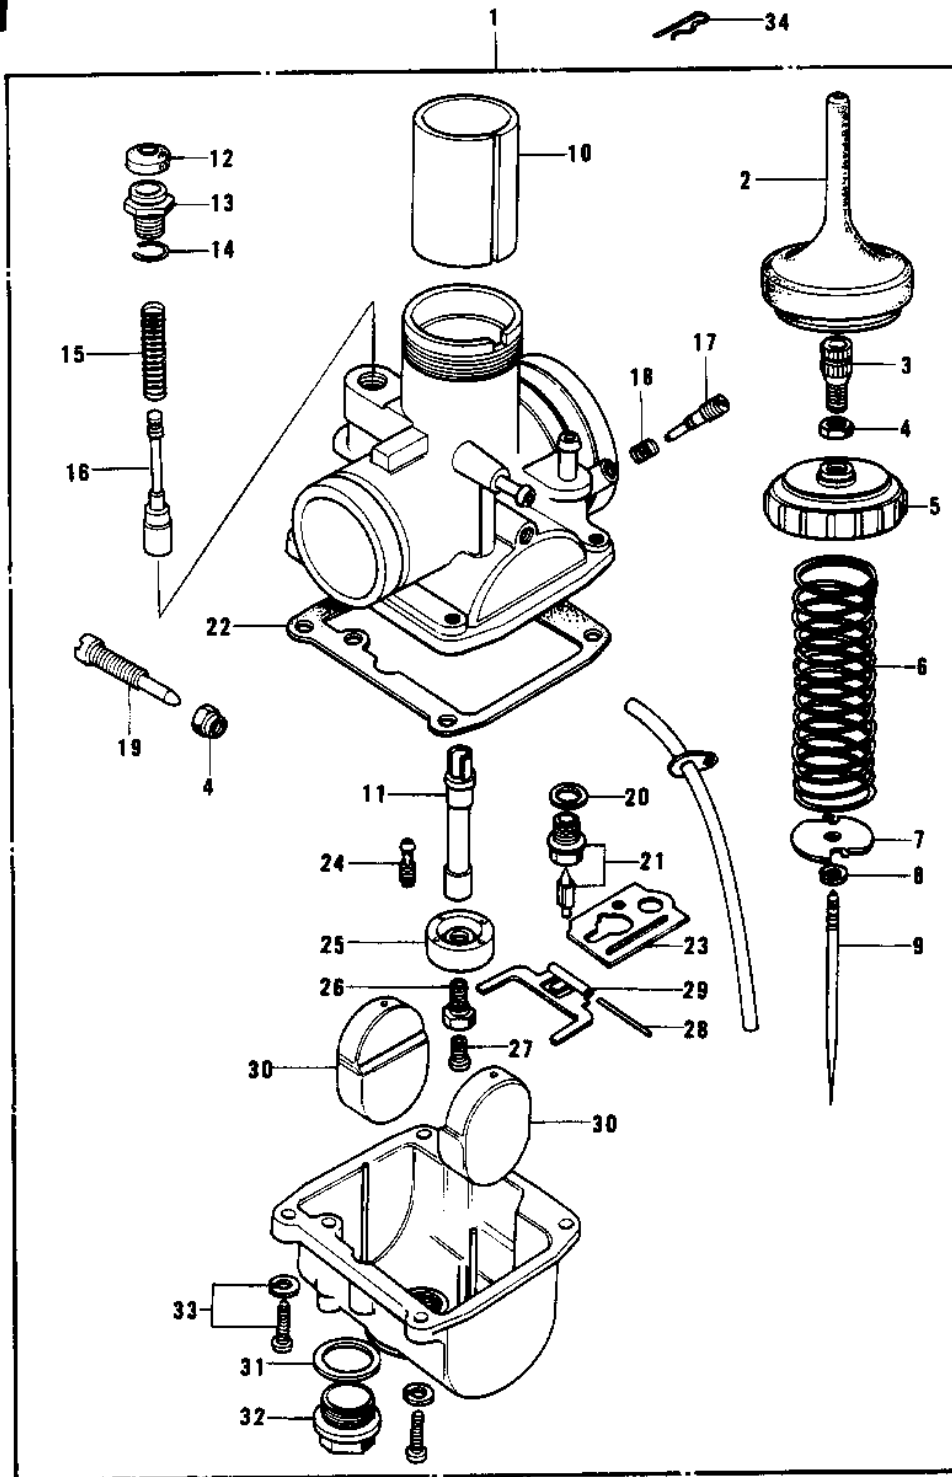

1975 KX400 PARTS DIAGRAM

CARBURETOR

1975 KX400 PARTS LIST

CARBURETOR

ITEM NAME	PART NUMBER	QUANTITY
CARBURETOR ASSY (Ref # 1)	16001-243	1
CAP,MIX CHAMBER RUBER (Ref # 2)	16036-016	1
ADJUSTER,CABLE (Ref # 3)	16002-014	1
NUT-CABLE ADJUST LOCK (Ref # 4)	16003-006	2
CAP-MIXING CHAMBER (Ref # 5)	16004-026	1
SPRING,THROTTLE VALVE (Ref # 6)	16006-028	1
SEAT,THROTTLE VALVE (Ref # 7)	16007-027	1
CIRCLIP (Ref # 8)	16008-010	1
JET NEEDLE (Ref # 9)	16009-060	1
VALVE,THROTTLE CA2.5 (Ref # 10)	16025-078	1
NEEDLE JET (Ref # 11)	16017-069	1
CAP,STARTER PLUNGER (Ref # 12)	16036-013	1
CAP,STARTER PLUNGER (Ref # 13)	16012-021	1
CIRCLIP (Ref # 14)	92037-1077	1
SPRING,STARTER PLUNGR (Ref # 15)	16013-011	1
PLUNGER ASSY,STARTER (Ref # 16)	16016-013	1
SCREW (Ref # 17)	16014-006	1
SPRING-THR STOP SCREW (Ref # 18)	16022-007	1
SCREW,THROTTLE ADJUST (Ref # 19)	16021-022	1
WASHER FLOAT VLV SEAT (Ref # 20)	16029-004	1
FLOAT VALVE ASSY (Ref # 21)	16030-020	1
GASKET,FLOAT CHAMBER (Ref # 22)	16019-028	1
BAFFLE-CARB (Ref # 23)	16038-019	1
PILOT JET #50 ISO (Ref # 24)	92064-028	1
RING (Ref # 25)	16065-024	1
HOLDER,MAIN JET (Ref # 26)	16065-025	1
JET-MAIN NO 145R (Ref # 27)	92063-118	1
MAIN JET,#A137.5 (Ref # 27)	92063-1087	(1
MAIN JET,#140A (Ref # 27)	92063-116	(1

1975 KX400 PARTS LIST

CARBURETOR

ITEM NAME	PART NUMBER	QUANTITY
JET-MAIN NO 142.5R (Ref # 27)	92063-117	(1
JET-MAIN NO 147.5R (Ref # 27)	92063-119	(1
MAIN JET NO 150R (Ref # 27)	92063-120	(1
PIN,FLOAT (Ref # 28)	16032-008	1
ARM,FLOAT (Ref # 29)	16055-009	1
FLOAT (Ref # 30)	16031-029	2
GASKET-COVER (Ref # 31)	16038-009	1
COVER,MAIN JET (Ref # 32)	16049-003	1
SCREW-PAN-WS-CROS (Ref # 33)	223B0414	4
CIRCLIP (Ref # 34)	92036-018	1